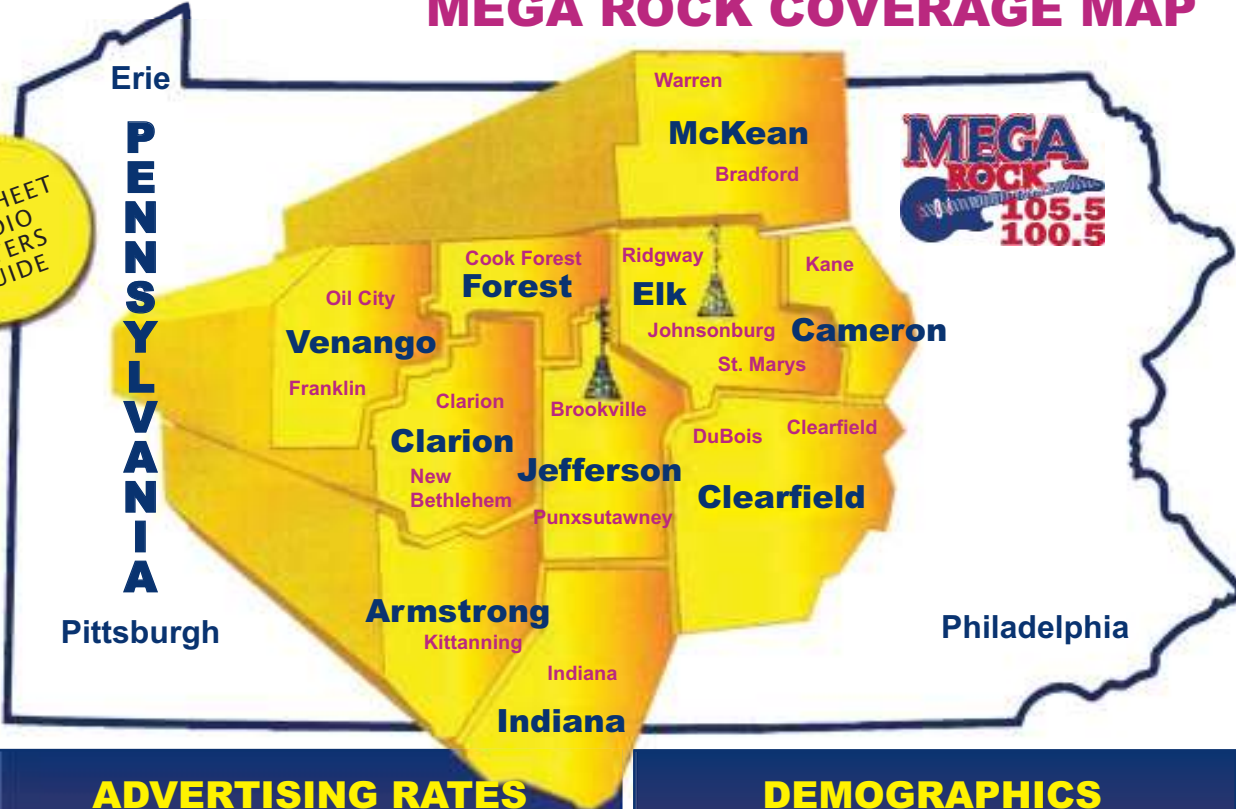

ATTENTION RADIO ADVERTISERS!

MEGA ROCK COVERAGE MAP

ONE SHEET RADIO BUYERS GUIDE

PENNSYLVANIA

ADVERTISING RATES

Net & Gross Rates
(See reverse side)

News - Weather - Sports Sponsorships
Air Monday-Friday at Specific Times.
Include a 30 Second Commercial and an Introduction
Cost - $425.00 per month (net)

Weather Drop-Ins
Air Monday-Friday at Specific Times.
Include a 15 Second Commercial and an Introduction
Cost - $300.00 per month (net)

REMOTE BROADCASTS = $1,000

1. Included in Remotes -
2. Mega Rock will be at Your Business for Two Hours
   - 3 - Two Minute Call-ins per hour
   - 20 - Thirty Second Promos Airing Week of Remote
   - 10 Live Promos Airing Week of Remote

Remotes available Mon. - Sat. 9:00am - 1:00pm

DEMOGRAPHICS

(WHO'S LISTENING)